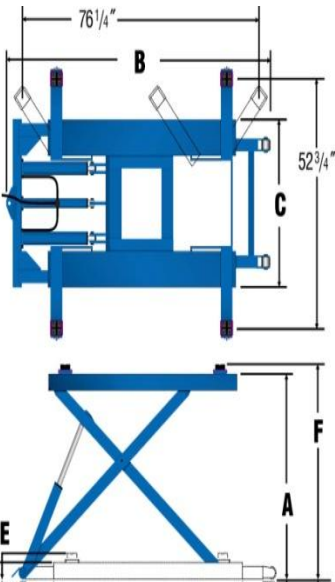

Portable Mid-Rise Scissor Lift

model # QMR6
Portable Mid-Rise
Scissor Lift

Standard Accessories:

3" Low Adapters

6 7/8" High Adapters

SPECIFICATIONS	QMR6
Lifting Capacity	6,000 lb.
A. Rise Height	53 1/4"
B. Length Overall	7' 10"
C. Width Overall	39 1/2"
D. Collapsed Height	5 1/2"
E. Pad Height (MIN)	7 3/4"
F. Pad Height (MAX)	56"
Hydraulic Hose	12'
Safety Lock Positions	7
Motor	1HP
Voltage	115v
Speed of Rise	45 sec.

Locking Positions:

- 53 1/4"
- 48 1/8"
- 45"
- 40 1/2"
- 35 1/2"
- 30"
- 23 7/8"

KWIKLIFT, LLC

610 N. Walnut Ave.
Broken Arrow, OK 74012
918-258-8492
918-259-1170 fax
WWW.KWIKLIFT.COM